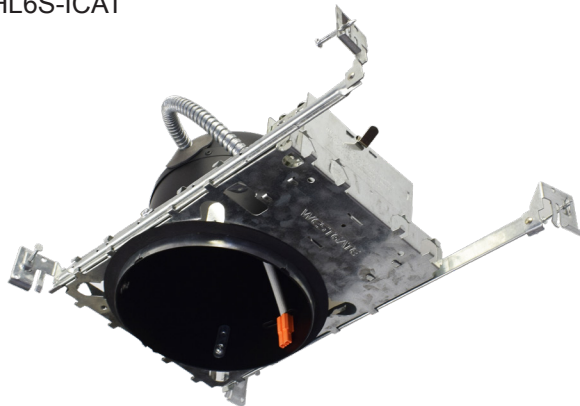

Features

- Single-wall painted steel housing with gasket for IC-rated airtight installation in insulated ceilings
- Airtight to prevent heated airflow diffusion
- IC-rated; can be directly installed on ceiling insulation lagging
- Listed for through-branch circuit wiring
- Contains nine 8-3/5" knockouts and four Romex pry-outs with strain relief
- Ground wire provided in J-box
- Three quick connectors provided on J-Box

Technical Specifications

Remodel Clips:

- Four remodel clips secure the housing and accommodate 1/2" and 5/8" ceiling materials.

Mechanical:

- Single-wall painted steel housing with gasket for IC-rated airtight installation in insulated ceilings
- Airtight to prevent heated airflow diffusion
- IC-rated; can be directly installed on ceiling insulation
- 7-Year Warranty

TC-RDPS6

8 1/2" x 3 1/5"

MODEL NO.	Wattage	Voltage	Lumens	Color Temp.
TC-RDPS6-13W-RGBW-WIFI	13W	120V	850LM	RGBW

Other Models:

HL6R-ICAT

MODEL NO.	DESCRIPTION
HL6R-ICAT	6In Led (TP24) Remodel Recessed Housing ICAT UL

HL6-ICAT

MODEL NO.	DESCRIPTION
HL6-ICAT	6In Led (TP24) Recessed Housing ICAT UL

HL6S-ICAT

MODEL NO.	DESCRIPTION
HL6S-ICAT	6In Led (TP24) Shallow Recessed Housing ICAT UL