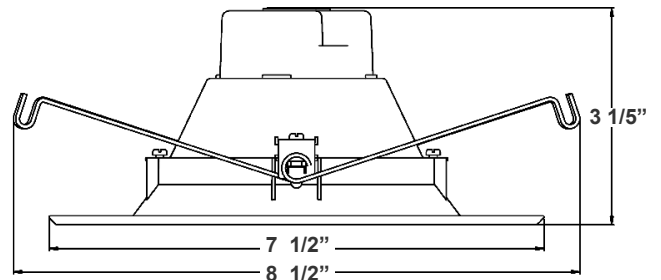

TC-RDPS6

8 1/2" x 3 1/5"

MODEL NO.	Wattage	Voltage	Lumens	Color Temp.
TC-RDPS6-13W-RGBW-WIFI	13W	120V	850LM	RGBW