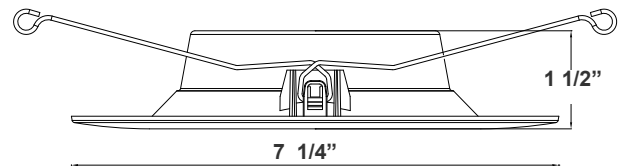

Westgate Compatible Recessed Trims:

RDD6

1 1/2"(H) x 7 1/4"(W)

MODEL NO.	Wattage	Voltage	Lumens	Color Temp.
RDDF6-MCT5	10W	120V	1000LM	2700K/ 3000K/ 3500K/ 4000K/ 5000K
RDDS6-MCT5	10W	120V	1000LM	2700K/ 3000K/ 3500K/ 4000K/ 5000K