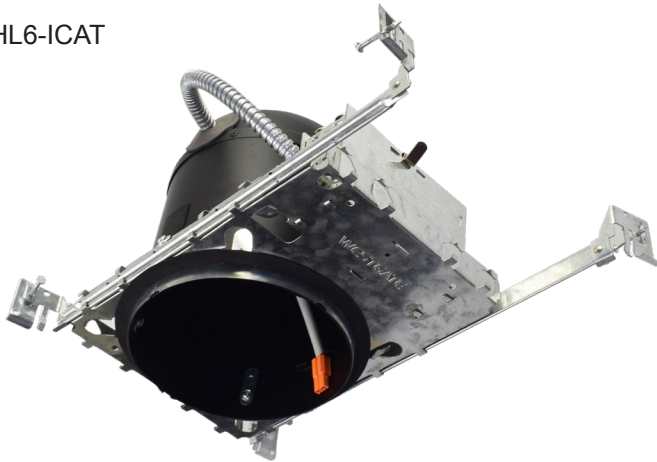

Features

- Single-wall painted steel housing with gasket for IC-rated airtight installation in insulated ceilings
- Airtight to prevent heated airflow diffusion
- IC-rated; can be directly installed on ceiling insulation lagging
- Listed for through-branch circuit wiring
- Contains nine 8-3/5" knockouts and four Romex pry-outs with strain relief
- Ground wire provided in J-box
- Three quick connectors provided on J-Box

Technical Specifications

Remodel Clips:

- Four remodel clips secure the housing and accommodate 1/2" and 5/8" ceiling materials.

Mechanical:

- Single-wall painted steel housing with gasket for IC-rated airtight installation in insulated ceilings
- Airtight to prevent heated airflow diffusion
- IC-rated; can be directly installed on ceiling insulation
- 7-Year Warranty

TC-RDPS6

8 1/2" x 3 1/5"

MODEL NO.	Wattage	Voltage	Lumens	Color Temp.
TC-RDPS6-13W-RGBW-WIFI	13W	120V	850LM	RGBW

Other Models:

HL6R-ICAT

MODEL NO.	DESCRIPTION
HL6R-ICAT	6In Led (TP24) Remodel Recessed Housing ICAT UL

HL6-ICAT

MODEL NO.	DESCRIPTION
HL6-ICAT	6In Led (TP24) Recessed Housing ICAT UL

HL6S-ICAT

MODEL NO.	DESCRIPTION
HL6S-ICAT	6In Led (TP24) Shallow Recessed Housing ICAT UL