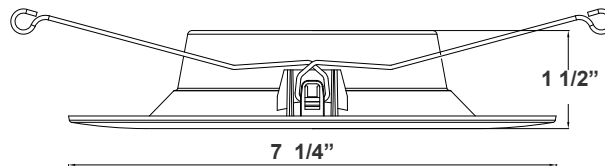

MODEL NO.	Wattage	Voltage	Lumens	Color Temp.
RDPF6-MCTP	10W/13W/17W	120V	1360LM	2700K/ 3000K/ 3500K/ 4000K/ 5000K
RDPS6-MCTP	10W/13W/17W	120V	1360LM	2700K/ 3000K/ 3500K/ 4000K/ 5000K