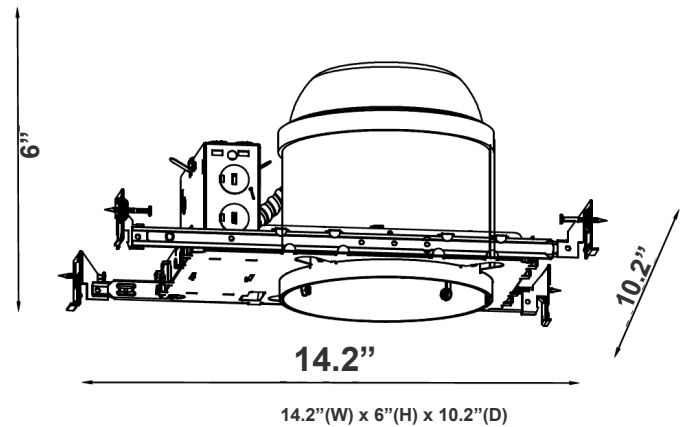

MODEL NO.	DESCRIPTION
HL6S-ICAT	6In Led (TP24) Shallow Recessed Housing ICAT UL