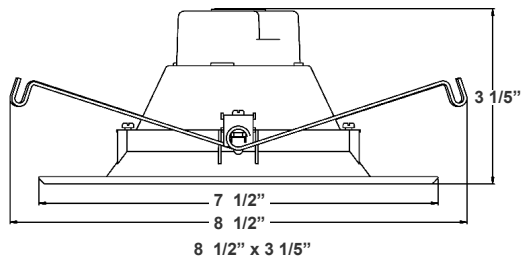

Westgate Compatible Recessed Trims:

RDP6

MODEL NO.	Wattage	Voltage	Lumens	Color Temp.
RDPF6-MCT5	10W	120V	1040LM	2700K/ 3000K/ 3500K/ 4000K/ 5000K
RDPS6-MCT5	10W	120V	1040LM	2700K/ 3000K/ 3500K/ 4000K/ 5000K

RDP6