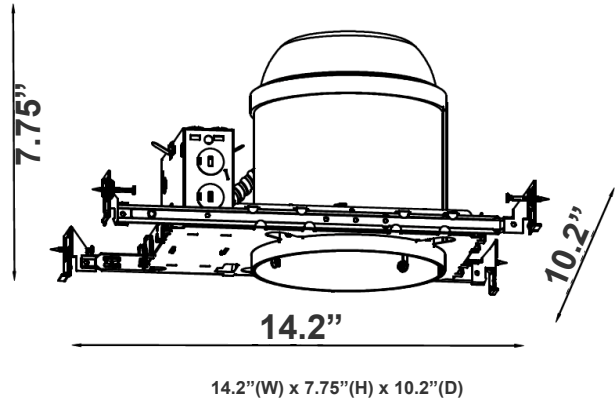

MODEL NO.	DESCRIPTION
HL6-ICAT	6In Led (TP24) Recessed Housing ICAT UL

HL6S-ICAT