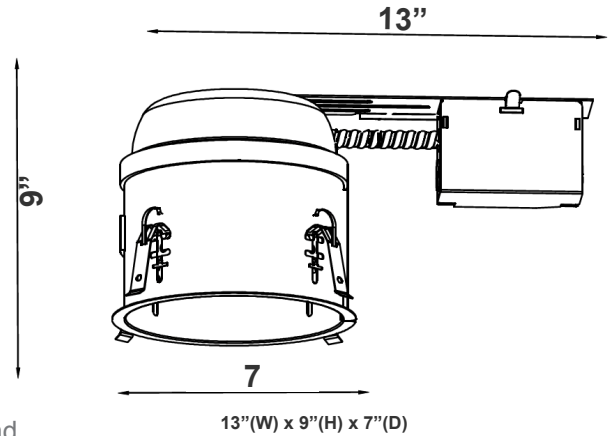

Customer Name: _____

Project Name: _____

Note: _____ | Type: _____