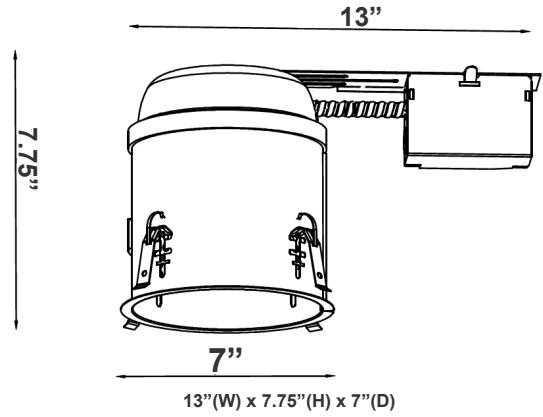

Other Models:

HL6R-ICAT

MODEL NO.	DESCRIPTION
HL6R-ICAT	6In Led (TP24) Remodel Recessed Housing ICAT UL

HL6-ICAT